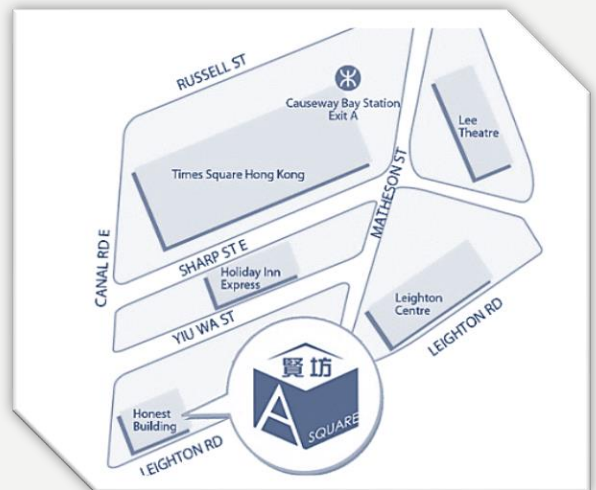

[facebook.com/IGCSE.IB.Tutorials](https://www.facebook.com/IGCSE.IB.Tutorials)

www.asquare.edu.hk
info@asquare.edu.hk
FAX : 2380 0232