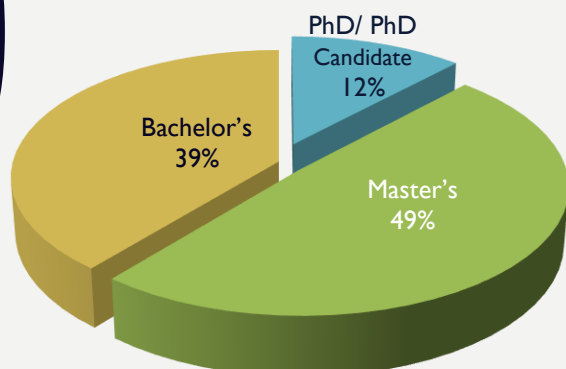

Teacher Profiles

English Language & English Literature

- **Dr. Michael Dorrell** (BSc First Class Honours and PhD degrees from the UK)
- **Joseph Hess** (BA First Class Honours from the University of the West of England, UK)
- **Charmaine** (BA in English and English Literature from CUHK; MA in Gender, Literature and Modernity from the University of Warwick)
- **Mrs. Leesinsky, English Language/ Literature Teacher** (BA in English from Canada, a Certificate in Education from Singapore, and a Diploma in Teaching EFL from University of Edinburgh, UK)

Economics/ Business Studies

- **Samuel, Economics Teacher** (BSc in Economics and Finance and MA in Economics from the U.S.)
- **Jerry, Economics/ Business Studies Teacher** (B.S.Sc. in Economics (minor in Business Administration) from CUHK; MPhil in Economics from HKBU)

Over 60% of Tutors have Postgraduate Qualifications