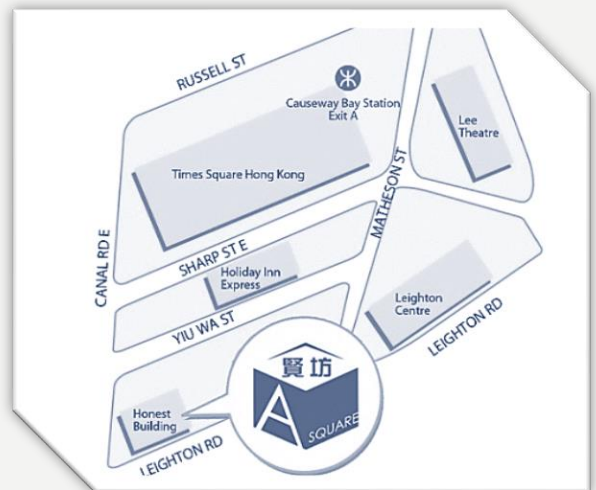

[facebook.com/IGCSE.IB.Tutorials](https://www.facebook.com/IGCSE.IB.Tutorials)

www.asquare.edu.hk
info@asquare.edu.hk
FAX : 2380 0232