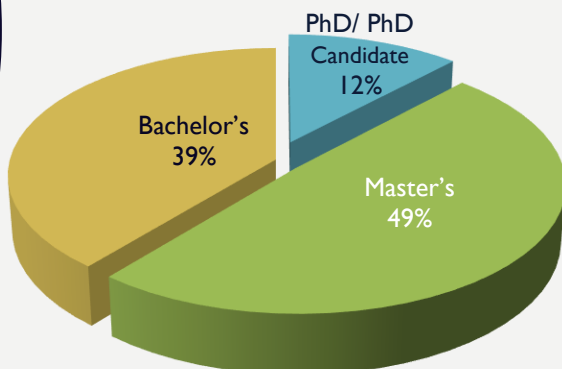

Teacher Profiles

English Language & English Literature

- **Dr. Michael Dorrell** (BSc First Class Honours and PhD degrees from the UK)
- **Joseph Hess** (BA First Class Honours from the University of the West of England, UK)
- **Charmaine** (BA in English and English Literature from CUHK; MA in Gender, Literature and Modernity from the University of Warwick)
- **Mrs. Leesinsky, English Language/ Literature Teacher** (BA in English from Canada, a Certificate in Education from Singapore, and a Diploma in Teaching EFL from University of Edinburgh, UK)

Economics/ Business Studies

- **Samuel, Economics Teacher** (BSc in Economics and Finance and MA in Economics from the U.S.)
- **Jerry, Economics/ Business Studies Teacher** (B.S.Sc. in Economics (minor in Business Administration) from CUHK; MPhil in Economics from HKBU)

Over 60% of Tutors have Postgraduate Qualifications