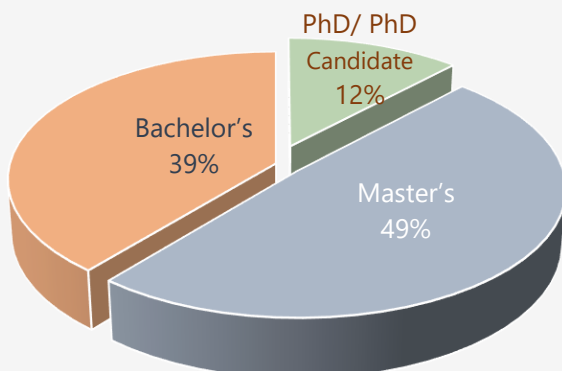

Teacher Profiles

English Language & English Literature

- **Dr. Michael Dorrell** (BSc First Class Honours and PhD degrees from the UK)
- **Joseph Hess** (BA First Class Honours from the University of the West of England, UK)
- **Charmaine** (BA in English and English Literature from CUHK; MA in Gender, Literature and Modernity from the University of Warwick)
- **Camille** (BBA (minor in English Literature) from CUHK; MA in English Literature from the Queen Mary University of London)
- **Jonathan** (BA in English with a focus on English Literature from HKU)

Chinese & Other Subjects

- **Snowy, Chinese/ Putonghua Teacher** (MA in Putonghua Education from CUHK)
- **Louis, Psychology Teacher** (BSc in Psychology from the U.S.; Master of Counselling degree from Monash University)
- **John, Spanish Teacher** (Degree in Law from Venezuela)
- **Letitia, Geography Teacher** (MSc Honours in Environmental Geoscience from the University of Bristol, UK)
- **Christine, Computer Science Teacher** (BA in Computer Science from the University of Missouri; MSc in Software, Systems and Information Engineering from the University of Sheffield)

**Over 60% of Tutors
have Postgraduate
Qualifications**