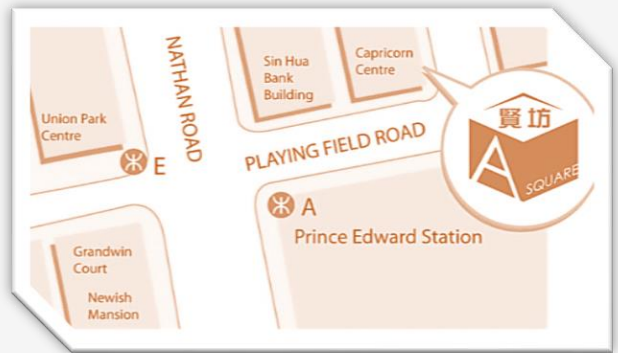

Main Campus:

Address: 5/F Capricorn Centre, 155 Sai Yeung Choi Street North, MongKok, Kowloon.
(Prince Edward MTR Station Exit A; Building entrance on Playing Field Road)
School Registration No. 585386

2380-0868

Causeway Bay Campus:

Address: Unit 601, 6/F Honest Building, 9-11 Leighton Road, Causeway Bay, Hong Kong.
(Causeway Bay MTR Station Exit A; Building entrance on Canal Road East)
School Registration No.600032

2116-0781